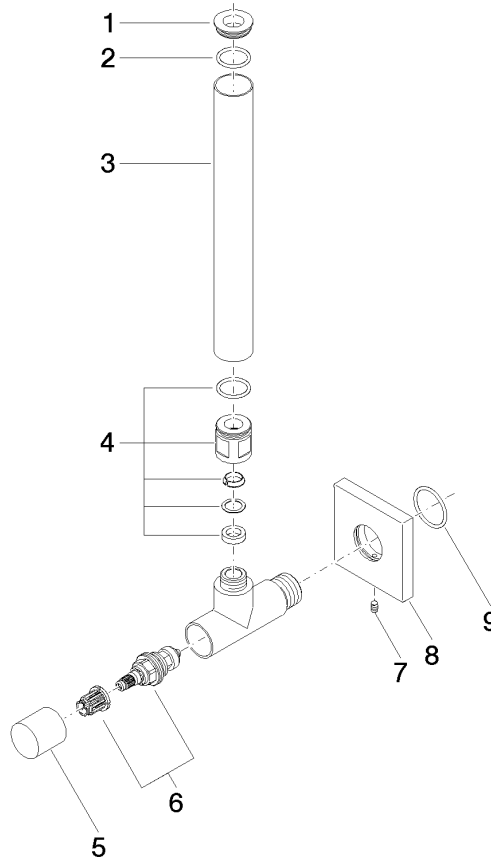

Angle valve - Chrome

IMO

22 901 782

- rosette 60 x 60 mm
- hose covering 200mm, for shortening
- 1/2" connection
- WRAS 2205004

Fits: IMO, MEM, CL.1

	Chrome	22 901 782-00
	Brushed Platinum	22 901 782-06
	Platinum	22 901 782-08
	Dark Chrome	22 901 782-19
	Brushed Durabrass (23kt Gold)	22 901 782-28
	Matte Black	22 901 782-33
	Brushed Champagne (22kt Gold)	22 901 782-46
	Champagne (22kt Gold)	22 901 782-47
	Brushed Chrome	22 901 782-93
	Brushed Dark Platinum	22 901 782-99

22 901 782

mm [inches]

Flow rate chart

Certificates

WRAS_2205004.

22 901 782

Parts for other finishes can be found here: Brushed Platinum

Spare parts list

No.	Item Number	Name	Quantity used	Delivery time
1	09 21 22 000-00	nipple	1	10
2	90 14 10 010 00 90	seal	1	2
3	09 28 22 020-00	pipe	1	10
4	04 24 04 220 01-00	threaded connector	1	10
5	09 20 22 001-00	handle	1	10
6	90 90 03 006 00 90	top	1	2
7	09 31 11 048 90	pin	1	2
8	09 27 78 042-00	rosette	1	10
9	09 14 10 112 90	seal	1	2